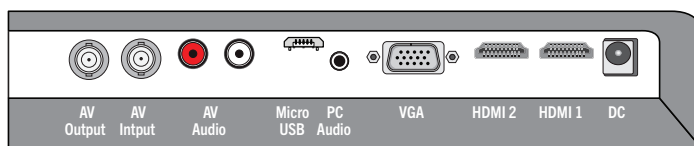

REAR PANEL CONNECTIONS:

LSM17ST, LSM18, LSM22R, LSM24R & LSM32R