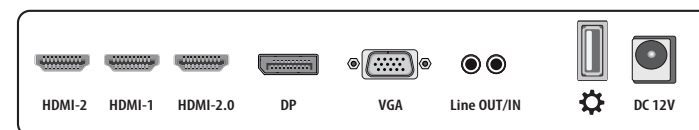

Monitor Models	LSM17ST	LSM18	LSM22R	LSM24R	LSM32R	LSM4K28
Screen Size	17"	18.5"	21.5"	23.6"	32"	28"
Aspect Ratio	5:4	16:9	16:9	16:9	16:9	16:9
Max Resolution	1080p (Upscaled)	1080p (Upscaled)	1080p	1080p	1080p	4K
Pixels	1280 x 1024	1366 x 768	1920 x 1080	1920 x 1080	1920 x 1080	3840 x 2160
Remote Control	No	No	Yes	Yes	Yes	Yes
Video Inputs	2x HDMI, VGA, BNC In/Out					3x HDMI, VGA, DP
Audio Inputs	PC Audio(3.5mm), Stereo RCA					PC Audio(3.5mm)
Viewing Angle	178°/178°	170°/160°	170°/160°	178°/178°	178°/178°	160°/170°
Brightness	300 cd/m2	250 cd/m2	280 cd/m2	280 cd/m2	300 cd/m2	300 cd/m2
Contrast	1000:1	2000:1	1000:1	1000:1	1400:1	1000:1
Response Time	5ms	5ms	5ms	5ms	6.5ms	5ms
Vesa Mounting	75 x 75	100 x 100	100 x 100	100 x 100	200 x 100	100 x 100
Weight (with stand)	6.56lb	6.081lb	7.78lb	8.39lb	14.74 lb	11.2lb
H x W x D (with stand)	15.2" x 15.1" x 6.5"	17.8" x 13.4" x 7.3"	20.2" x 15.4" x 6.5"	22.2" x 16.5" x 6.5"	28.7" x 19.6" x 7.7"	26.1" x 17.8" x 6.9"

REAR PANEL CONNECTIONS:

LSM17ST, LSM18, LSM22R, LSM24R & LSM32R

LSM4K28