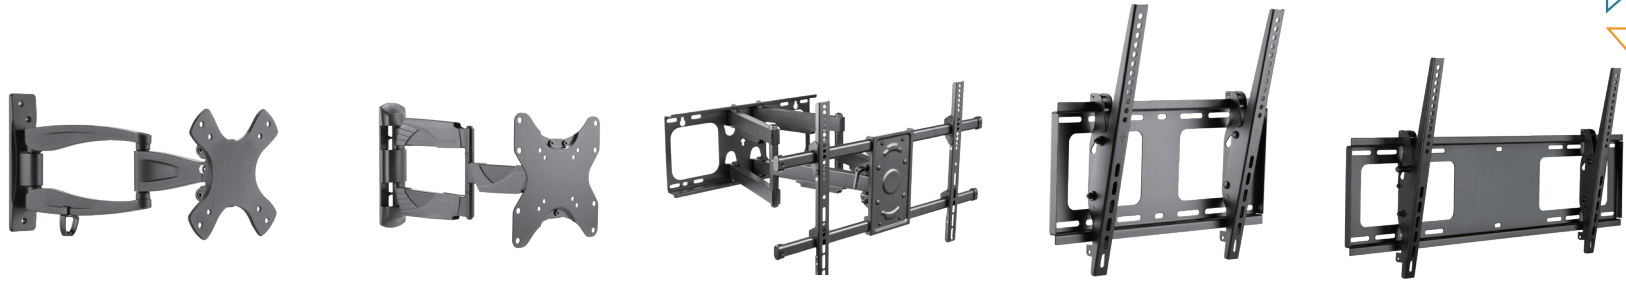

#### LSM4K28

Mount Models	LMMA1327	LMMA2342	LMMA3790	LMMT3255	LMMT4390
Mount Type	Fully articulating			Tilting only	
Screen Size	13" - 27"	23" - 42"	37" - 90"	32" - 55"	43" - 90"
Weight Capacity	15kg (33lbs)	35kg (77lbs)	65kg (143lbs)	80kg (176lbs)	75kg (165lbs)
Screen Type	Flat	Flat & Curved	Flat & Curved	Flat & Curved	Flat & Curved
Tilt Range	+20° ~ -20°	+10° ~ -15°	+5° ~ -15°	+5° ~ -10°	+5° ~ -10°
Swivel Range	+90° ~ -90°	+90° ~ -90°	+60° ~ -60°	N/A	N/A
Screen Level	+10° ~ -10°	+3° ~ -3°	+3° ~ -3°	N/A	N/A
Cable Mgmt	Yes	Yes	Yes	No	No
VESA	75x75,100x100	75x75,100x100,200x100,200x200	200x200,400x200,300x300,400x400,600x400	200x200,400x200,300x300,400x400	200x200,300x200,400x200,300x300,400x300,400x400,600x400,800x400
Installation	Single Stud	Single Stud	Double Stud	Double Stud	Double Stud
Material	Aluminum	Steel	Steel	Steel	Steel
Certifications	UL / CUL	UL / CUL	UL / CUL	UL / CUL	UL / CUL
Net Weight	0.86kg (1.9lb)	3.05kg (7.72lb)	9.15kg (20.17lb)	2.73kg (6.01lb)	3.94kg (8.69lb)
Dimensions	160x132x330mm (6.3"x5.2"x13")	508x226x292mm(20"x8.9"x11.5")	635x685x430mm (25"x27"x16.9")	500x225x53mm (19.7"x8.9"x2.1")	900x440x56mm (35.4"x17.3"x2.2")